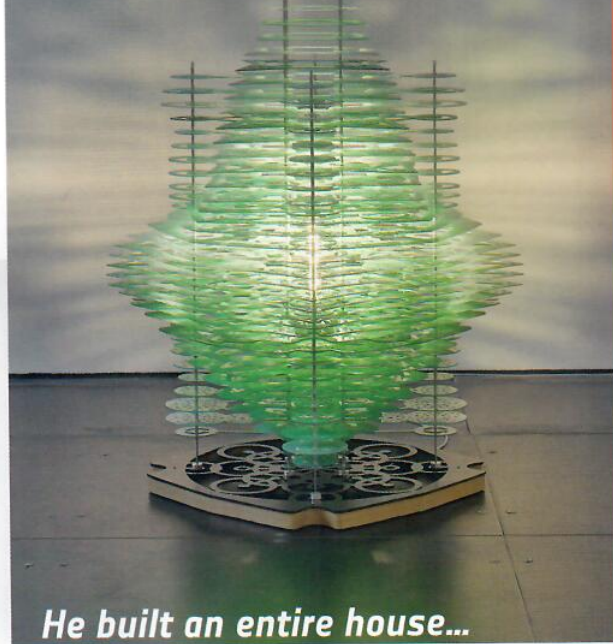

FEBRUARY 15, 2018

INTERIOR
DESIGN

homes

in the mood

 [interiordesign.net/schanck18](https://www.instagram.com/interiordesign.net/schanck18) for 10 Questions With the furniture designer

Peter Marino and William Sofield...

Are among his clients. But **Chris Schanck** is not interested in materials traditionally associated with luxury nor in perfection. His viewpoint is on display in "Unhomely," at Friedman Benda in New York March 1 through April 14. The show's 15 pieces, including the 8-foot-long Arcane Console, exhibit his signature method of Alufoil, which combines resin, steel, and polystyrene.

He built an entire house...

That was for an exhibition at the Museum of Contemporary Art, Los Angeles. In "**Jorge Pardo**," at London's Victoria Miro through March 24, the sculptor focuses on lighting, specifically 10 chandeliers. *Untitled*, however, is floor-mounted, the color of its PETG, or plastic resin, derived from the jungle landscape of Mérida, Mexico, where Pardo is based.