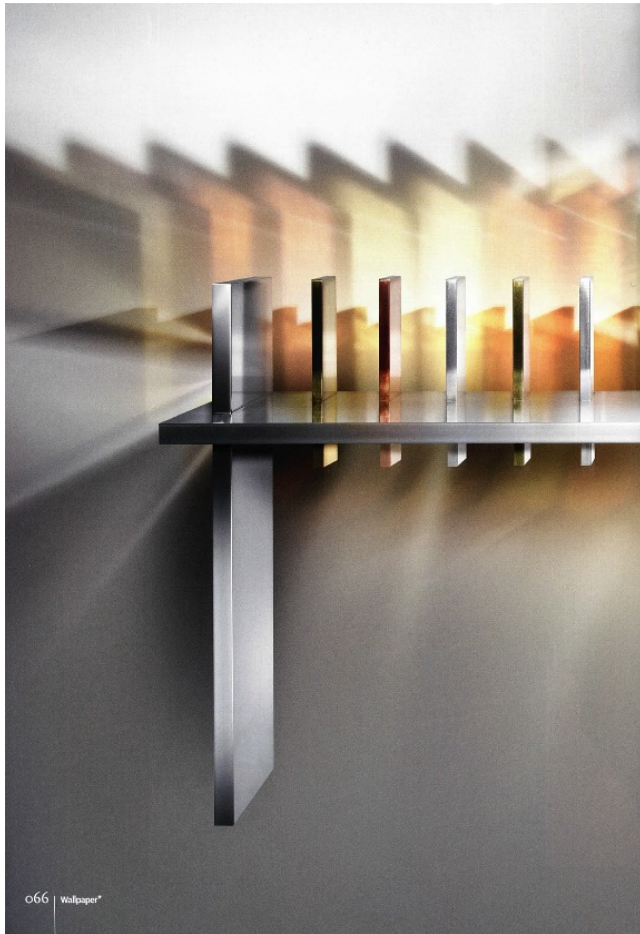

W* Awards

IN A NEW TAKE ON JOINERY, THE DESK'S ALUMINUM LEGS AND BRASS COPPER AND STEEL PANELS WERE FROZEN TO CONTRACT FRACTIONALLY BEFORE BEING SLOTTED INTO THE TABLETOP AND EXPANDING TO HOLD IT IN.

BEST BIG CHILL

'Freeze' desk, by Paul Cockledge, from Friedman Benda

PHOTOGRAPHY: ANTHONY COTMEAS
PRODUCER: MICHAEL REYNOLDS WRITER: BRIGGS MASON

British designer Paul Cockledge went to extreme lengths, and temperatures, to perfect the fabrication of his latest design. "I was seeking a new way to create metal tabletops set on columnar bases without a single visible joint exposed, so I hurried copper table bases and legs in the snowy Swiss Alps and there, while they froze, their circumference shrank two thousandths of a millimeter," explains Cockledge. Later, when the legs were slotted into place in an aluminum tabletop and "unfrozen," the pieces locked together without a touch of glue or welding. Other items, like this beautifully reflective desk, were frozen in liquid nitrogen at a ship foundry in Liverpool. ★
*Freeze' desk, prototype, $50,000, friedmanbenda.com

066 | Wallpaper*

"Best Big Chill," *Wallpaper*, February 2016.

FRIEDMAN BENDA 515 W 26TH STREET NEW YORK NY 10001

FRIEDMANBENDA.COM TELEPHONE 212 239 8700 FAX 212 239 8760