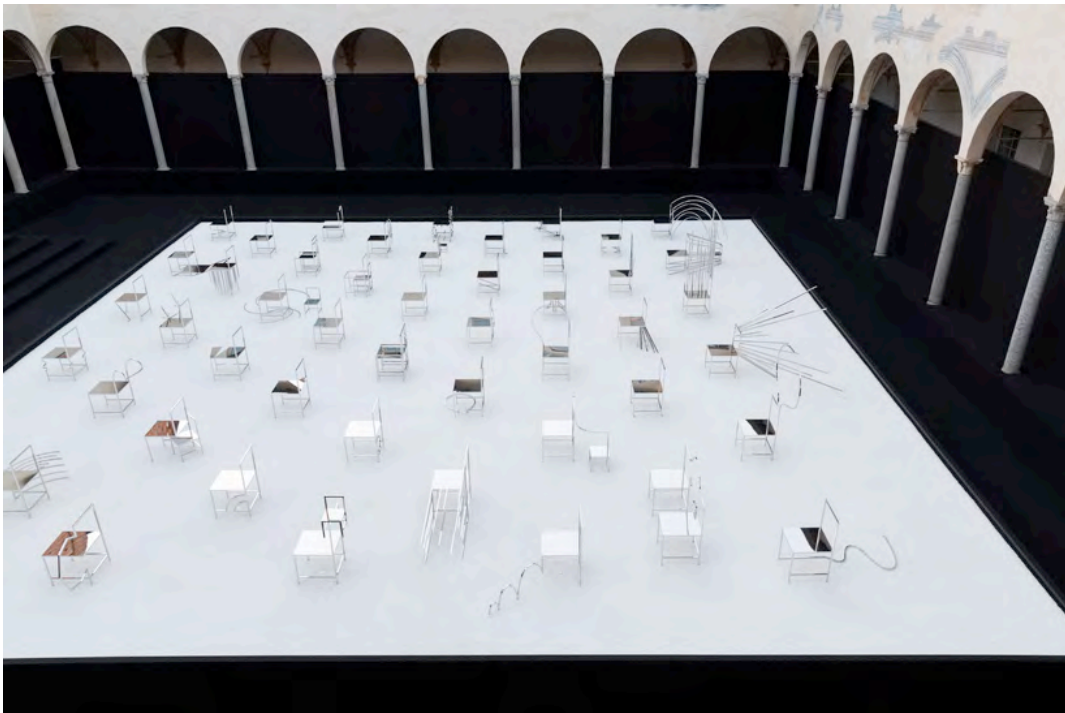

## nendo designs 50 chairs for friedman benda influenced by manga comics

nendo designs 50 chairs for friedman benda influenced by manga comics  
photo by takumi ota

**nendo's '50 manga chairs' installation for friedman benda draws a comparison between manga comics and furniture design.** a term commonly associated with comics printed in japan, 'manga' consists of a series of frames on a single sheet of paper that create a structured sequence rendered with a high degree of flatness and abstraction. similarly, nendo's designs are lined up in a grid, with each individual chair characterising a specific 'manga' drawing element – so in effect each piece becomes a section within a storyboard. for example, a 'speech bubble' or 'effect line' are added to visualise sound or action; or emotional symbols from manga, like "sweat" or "tears", are formed so that a sense of narrative and character can be felt. with the abstraction of manga comics in mind, physical aspects such as colour and texture are intentionally avoided. instead, a complete mirror finish is opted for, which generates new spatial layers as the chairs' surfaces reflect the real world, just like 'manga' does. nendo presents his '50 manga chairs' installation during milan design week 2016 within the facoltà teologica dell'italia settentrionale (piazza paolo VI, 6 ).

installation view of '50 manga chairs' within the courtyard of the facoltà teologica dell'italia settentrionale  
photo by takumi ota

nendo has envisioned 50 chairs all influenced by manga comics  
photo by takumi ota