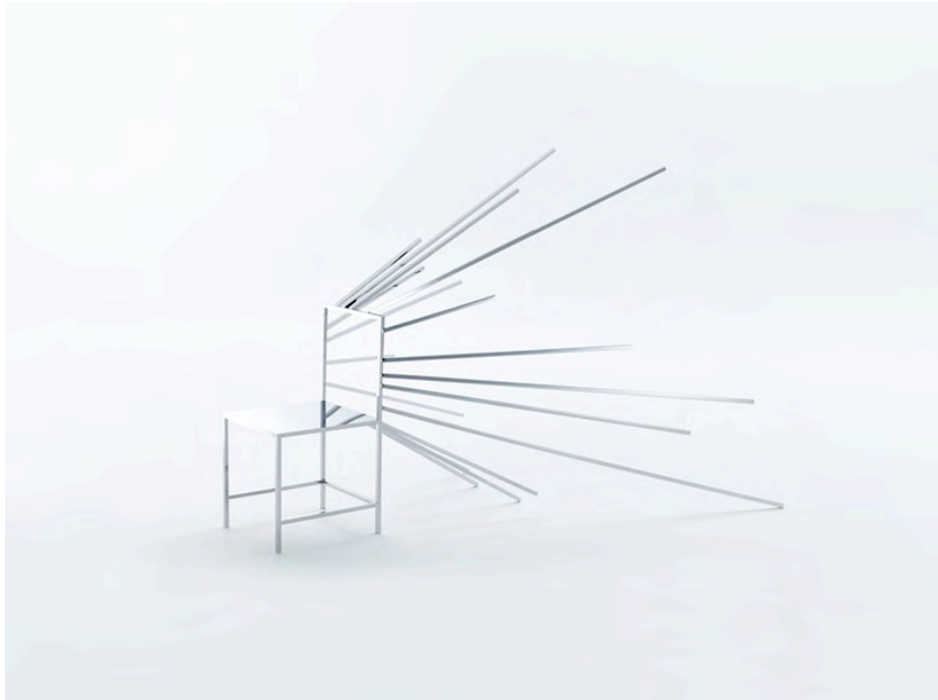

the chairs draw on design elements seen in manga comics that visualize sound or action
photo by kenichi sonehara