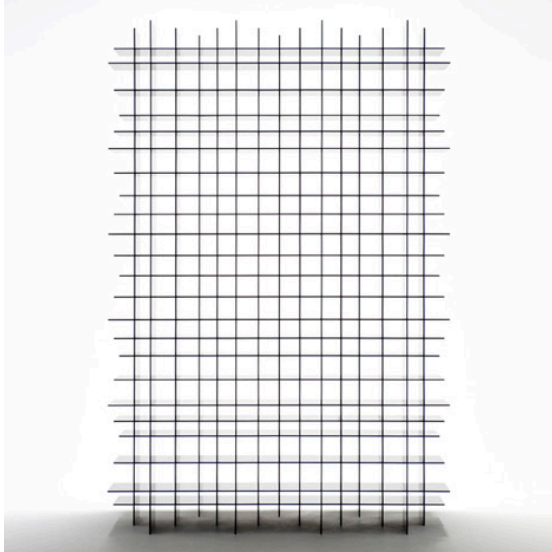

The Scatter Shelf is made of glossy acrylic sheets, arranged in a grid formation from the front but a staggered configuration from the side.

\_\_\_\_. "Scatter Shelf by Nendo," *Dezeen*, September 17, 2011.

See all our stories about Nendo here.

Photographs are by Masayuki Hayashi.

\_\_\_\_. "Scatter Shelf by Nendo," *Dezeen*, September 17, 2011.

**FRIEDMAN BENDA** 515 W 26TH STREET NEW YORK NY 10001  
FRIEDMANBENDA.COM TELEPHONE 212 239 8700 FAX 212 239 8760

Here are some more details from Nendo

Nendo will show a new piece “scatter shelf” at Carpenters Workshop Gallery in London during the Frieze Art Fair, and Friedman Benda in NY from November 10th.

The scatter shelf is composed of 5mm black acrylic shelves in a grid form, stacked in three layers and slightly displaced. The resulting shelving unit is not only structurally strong but creates a visual effect in which objects placed on the shelves appear as though caught in a spider’s web when viewed from the front.

When viewed on an angle, the glossy acrylic face creates a series of reflections within the shelves, making the ‘opaque’ acrylic appear to be transparent.

The diffused reflections caused by the ‘surfaces’ shine and form also separates and scatters the view behind the shelving unit, creating a completely kaleidoscopic effect.