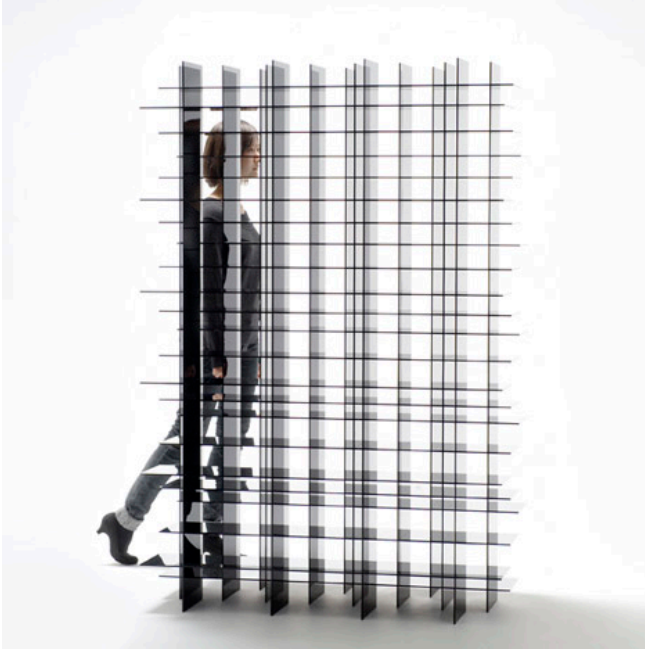

The glossy surface slices up reflections when viewed from an angle and scatters them in all directions.