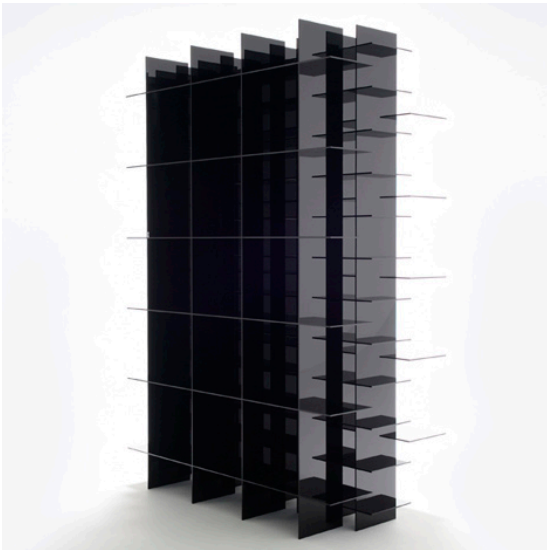

Photographs are by Masayuki Hayashi.