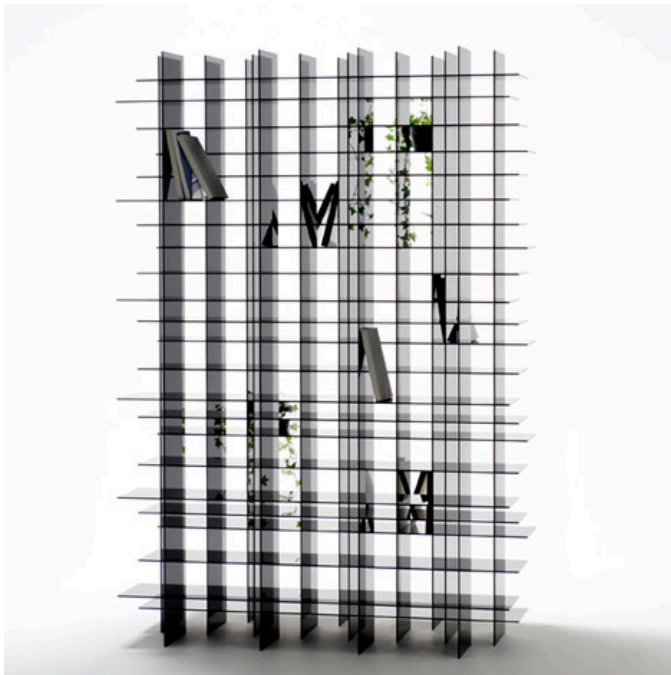

## Scatter Shelf by Nendo

17 September 2011

Japanese designers Nendo will present this display unit with shelves that are only 5mm thick at Carpenters Workshop Gallery in London next month. Watch the movie on Dezeen Screen.

The Scatter Shelf is made of glossy acrylic sheets, arranged in a grid formation from the front but a staggered configuration from the side.

\_\_\_\_. "Scatter Shelf by Nendo," *Dezeen*, September 17, 2011.

Here are some more details from Nendo

Nendo will show a new piece “scatter shelf” at Carpenters Workshop Gallery in London during the Frieze Art Fair, and Friedman Benda in NY from November 10th.

The scatter shelf is composed of 5mm black acrylic shelves in a grid form, stacked in three layers and slightly displaced. The resulting shelving unit is not only structurally strong but creates a visual effect in which objects placed on the shelves appear as though caught in a spider’s web when viewed from the front.

When viewed on an angle, the glossy acrylic face creates a series of reflections within the shelves, making the ‘opaque’ acrylic appear to be transparent.

The diffused reflections caused by the ‘surfaces’ shine and form also separates and scatters the view behind the shelving unit, creating a completely kaleidoscopic effect.