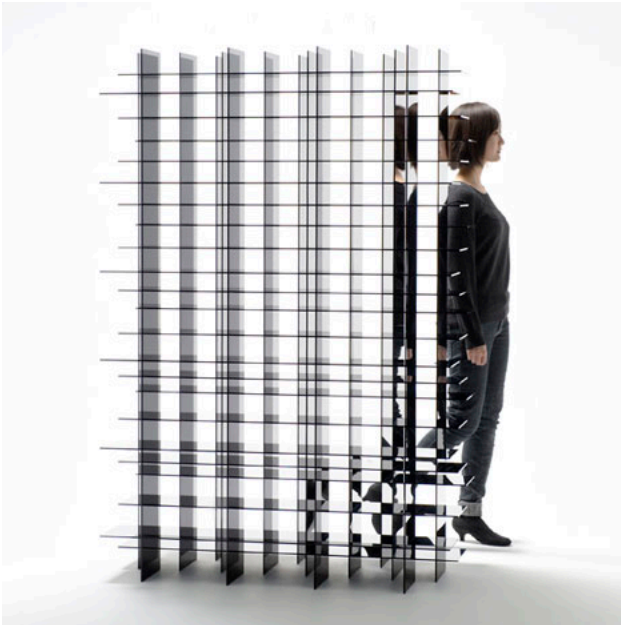

The piece will also be on show at [Friedman Benda](#) in New York from 10 November.

____. "Scatter Shelf by Nendo," *Dezeen*, September 17, 2011.

FRIEDMAN BENDA 515 W 26TH STREET NEW YORK NY 10001
FRIEDMANBENDA.COM TELEPHONE 212 239 8700 FAX 212 239 8760